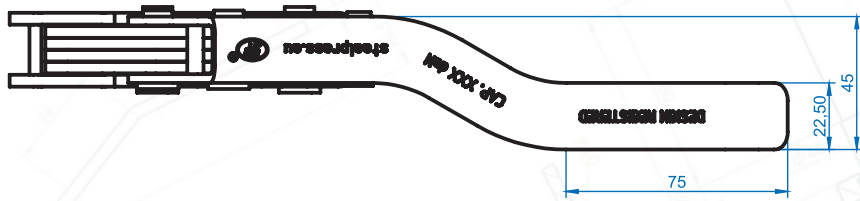

Newsletter

November 2022

Since 1967

HQ Latch for tipping trailers
Pendelverschluss

ZB-18

PREMIUM TRAILER COMPONENTS

www.steelpress.eu

Latch for tipping trailers ZB-18