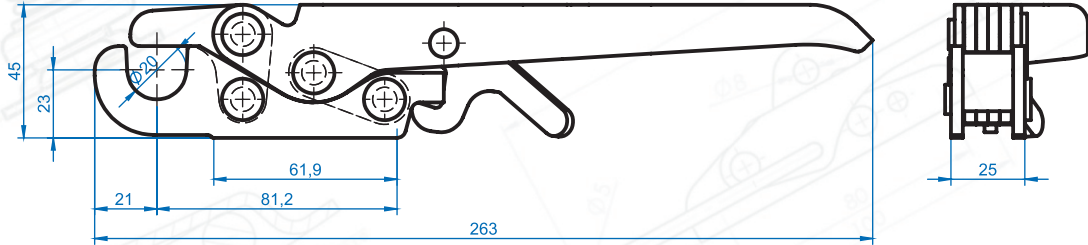

Newsletter

November 2022

Since 1967

HQ Latch for tipping trailers
Pendelverschluss

ZB-18

PREMIUM TRAILER COMPONENTS

www.steelpress.eu

Latch for tipping trailers ZB-18